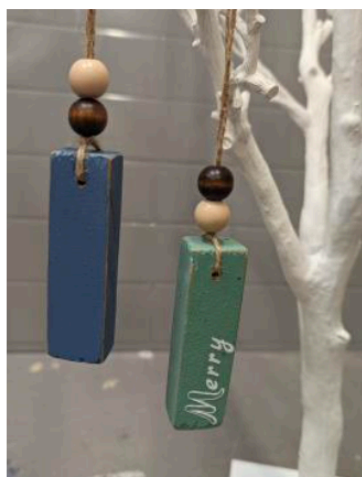

£50

Dog Bowls

These are well designed and solid in their construction. Suitable for Large or small dogs and can be amended to suit orders. Engraving also available.

£15

Christmas

Reindeer Box

This Handmade carrier is simplistic in its design but has a lovely finish. It's well made and will last many Christmases to come.

£20

Christmas Tree Decorations

These decorations are again simple in their design but also elegant. They will last year after year and have a real modern look.

£18

Ceramic Hangers

Beautifully designed and handmade ceramic decorations.