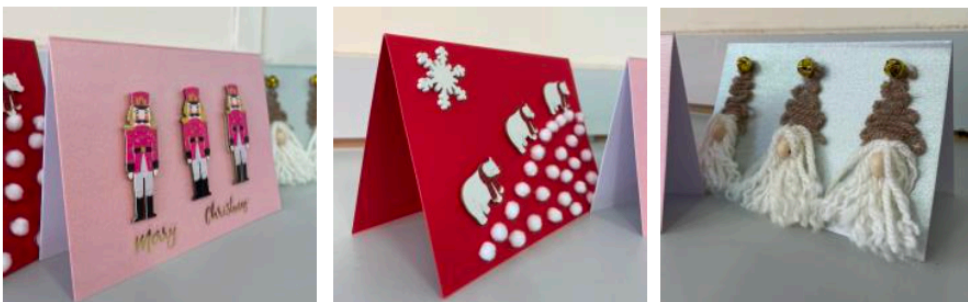

HANDMADE CARDS (*By Charford House*)

These beautifully designed cards can be custom made to order for any occasion. Contact us on Facebook.