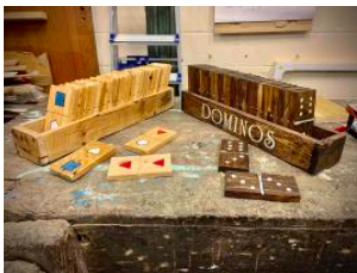

£5

Wine and Glass Shelf

Perfect for the kitchen / lounge or even garden area. *(Wine / Glasses not included)*

£25

Wooden Tic Tac Toe Game

This sturdy wooden blocked game will last for years to come.

£25

Dominos